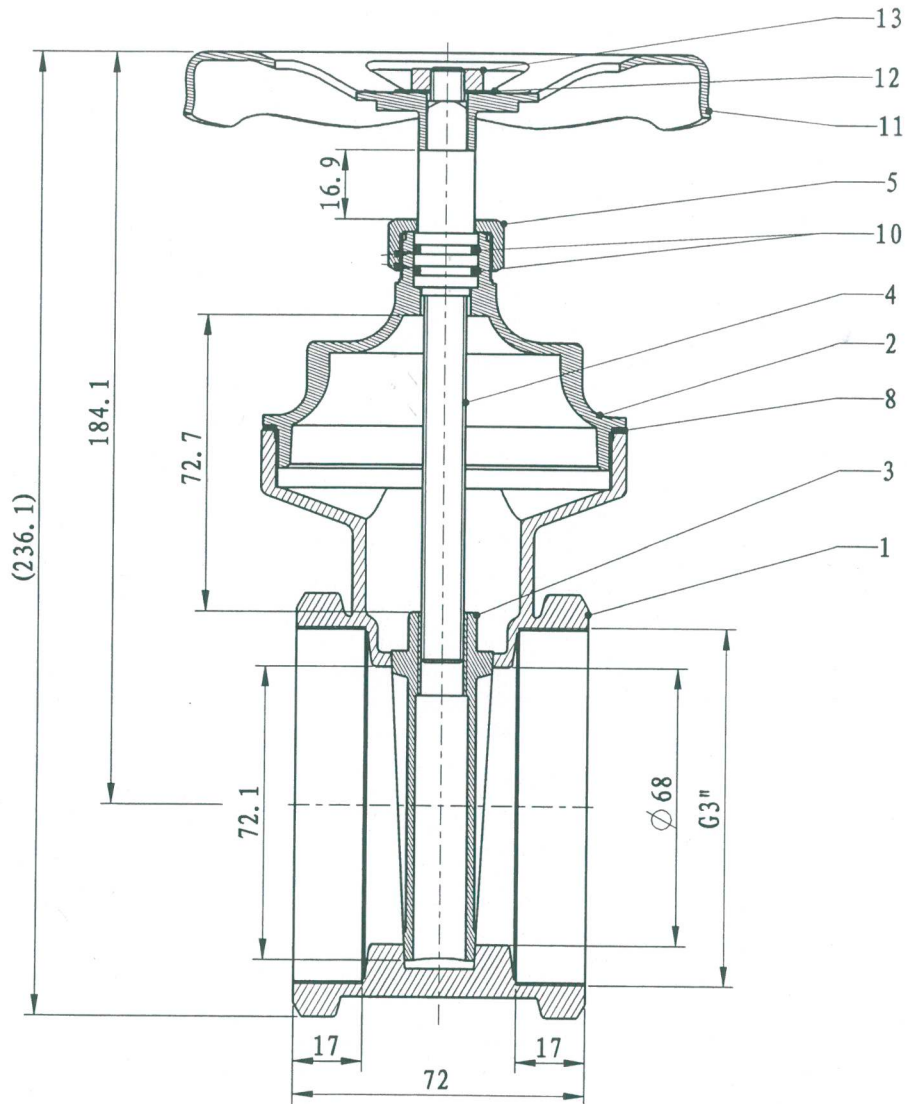

### Gate Valve 3"

No.	1	2	3	4	5	6	7	8	9	10	11	12	13
Component	Body	Bonnet	Wedge	Stem	Packing Nut	/	/	Washer	/	O-ring	Handle	Washer	Nut
Material	Brass	Brass	Brass	Brass	Brass	/	/	PTFE	/	NBR	Iron	Aluminum	Brass